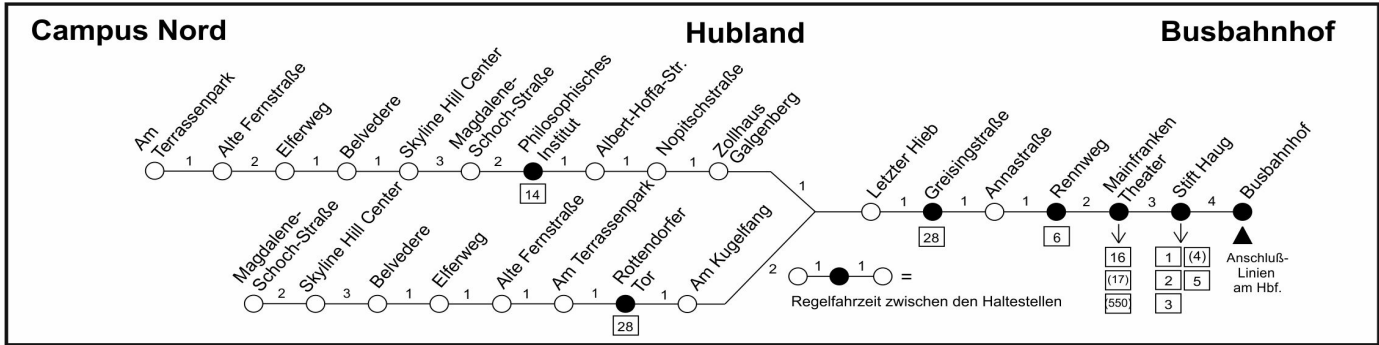

29 Hubland / Campus Nord - Busbahnhof

Weitere Fahrten ab Hubland siehe Linie 7 und 10 zum Sanderring sowie Linie 14, 28, 114 und 214 zum Busbahnhof

Würzburger Straßenbahn GmbH

		Montags-freitags																	
Verkehrshinweis																			
Am Terrassenpark		-	-	-	-	-	-	-	-	-	-	-	-	-	-	-	-	-	-
Alte Fernstraße		-	-	-	-	-	-	-	-	-	-	-	-	-	-	-	-	-	-
Eiferweg		-	-	-	-	-	-	-	-	-	-	-	-	-	-	-	-	-	-
Magdalene-Schoch-Str.	ab	05:56	06:23	06:53	07:26	07:56	08:26	08:56	09:26	09:56	10:26	10:56							
Skyline Hill Center		05:57	06:26	06:56	07:28	07:58	08:28	08:58	09:28	09:58	10:28	10:58							
Belvedere	ab	06:00	06:30	07:05	07:33	08:03	08:33	09:03	09:33	10:03	10:33	11:03	11:29	11:59	12:29	12:59	13:29	13:59	14:29
Eiferweg		06:01	06:31	07:06	07:34	08:04	08:34	09:04	09:34	10:04	10:34	11:04							
Alte Fernstraße		06:02	06:32	07:07	07:35	08:05	08:35	09:05	09:35	10:05	10:35	11:05							
Am Terrassenpark		06:03	06:33	07:08	07:36	08:06	08:36	09:06	09:36	10:06	10:36	11:06							
Rottendorfer Tor		06:04	06:34	07:09	07:37	08:07	08:37	09:07	09:37	10:07	10:37	11:07							
Am Kugelfang		06:05	06:35	07:10	07:38	08:08	08:38	09:08	09:38	10:08	10:38	11:08							
Skyline Hill Center													11:30	12:00	12:30	13:00	13:30	14:00	14:30
Magdalene-Schoch-Str.													11:33	12:03	12:33	13:03	13:33	14:03	14:33
Philosophisches Institut													11:35	12:05	12:35	13:05	13:35	14:05	14:35
Albert-Hoffa-Straße													11:36	12:06	12:36	13:06	13:36	14:06	14:36
Nopitschstraße													11:37	12:07	12:37	13:07	13:37	14:07	14:37
Zollhaus Galgenberg													11:38	12:08	12:38	13:08	13:38	14:08	14:38
Letzter Hieb		06:07	06:37	07:12	07:40	08:10	08:40	09:10	09:40	10:10	10:40	11:10	11:39	12:09	12:39	13:09	13:39	14:09	14:39
Greisingstraße		06:08	06:38	07:13	07:41	08:11	08:41	09:11	09:41	10:11	10:41	11:11	11:40	12:10	12:40	13:10	13:40	14:10	14:40
Annastraße		06:09	06:39	07:14	07:42	08:12	08:42	09:12	09:42	10:12	10:42	11:12	11:41	12:11	12:41	13:11	13:41	14:11	14:41
Rennweg		06:11	06:41	07:16	07:43	08:13	08:43	09:13	09:43	10:13	10:43	11:13	11:42	12:12	12:42	13:12	13:42	14:12	14:42
Mainfranken Theater		06:12	06:42	07:17	07:45	08:15	08:45	09:15	09:45	10:15	10:45	11:15	11:44	12:14	12:44	13:14	13:44	14:14	14:44
Stift Haug		06:14	06:44	07:19	07:48	08:18	08:48	09:18	09:48	10:18	10:48	11:18	11:47	12:17	12:47	13:17	13:47	14:17	14:47
Busbahnhof	an	06:17	06:47	07:22	07:52	08:22	08:52	09:22	09:52	10:22	10:52	11:22	11:51	12:21	12:51	13:21	13:51	14:21	14:51