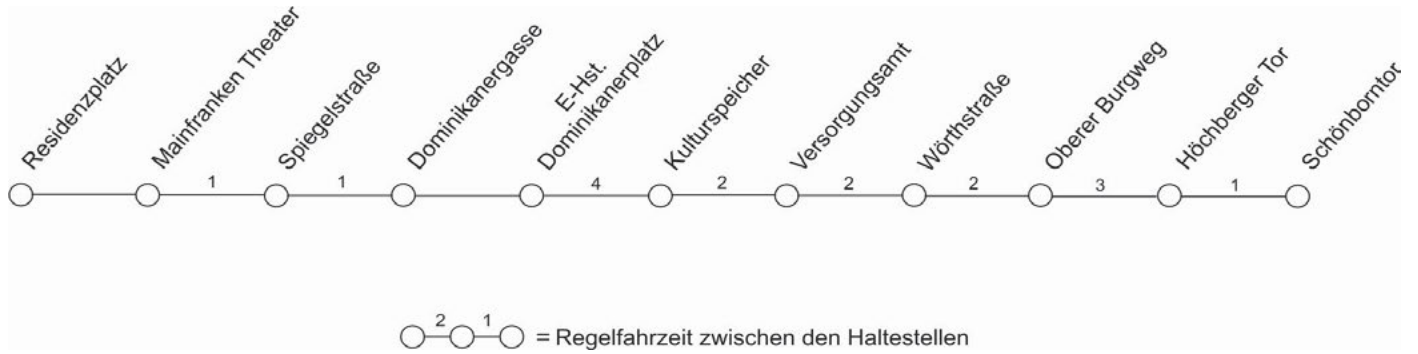

9 Residenzplatz - Kulturspeicher - Festung

Würzburger Straßenbahn GmbH

Trotz sorgfältiger Bearbeitung sind Fehler nicht auszuschließen. Die Fahrplanangaben sind daher ohne Gewähr. Änderungen bleiben vorbehalten.

9 Residenzplatz - Kulturspeicher - Festung

Würzburger Straßenbahn GmbH

		Montags-freitags																	
Verkehrshinweis		09:30	10:00	10:30	11:00	11:30	12:00	12:30	13:00	13:30	14:00	14:30	15:00	15:30	16:00	16:30	17:00	17:30	18:00
Residenzplatz	ab	09:30	10:00	10:30	11:00	11:30	12:00	12:30	13:00	13:30	14:00	14:30	15:00	15:30	16:00	16:30	17:00	17:30	18:00
Mainfranken Theater		09:30	10:00	10:30	11:00	11:30	12:00	12:30	13:00	13:30	14:00	14:30	15:00	15:30	16:00	16:30	17:00	17:30	18:00
Spiegelstraße		09:31	10:01	10:31	11:01	11:31	12:01	12:31	13:01	13:31	14:01	14:31	15:01	15:31	16:01	16:31	17:01	17:31	18:01
Dominikanergasse		09:32	10:02	10:32	11:02	11:32	12:02	12:32	13:02	13:32	14:02	14:32	15:02	15:32	16:02	16:32	17:02	17:32	18:02
E-Hst. Dominikanerplatz		09:32	10:02	10:32	11:02	11:32	12:02	12:32	13:02	13:32	14:02	14:32	15:02	15:32	16:02	16:32	17:02	17:32	18:02
Kulturspeicher		09:36	10:06	10:36	11:06	11:36	12:06	12:36	13:06	13:36	14:06	14:36	15:06	15:36	16:06	16:36	17:06	17:36	18:06
Versorgungsamt		09:38	10:08	10:38	11:08	11:38	12:08	12:38	13:08	13:38	14:08	14:38	15:08	15:38	16:08	16:38	17:08	17:38	18:08
Wörthstraße		09:40	10:10	10:40	11:10	11:40	12:10	12:40	13:10	13:40	14:10	14:40	15:10	15:40	16:10	16:40	17:10	17:40	18:10
Oberer Burgweg		09:42	10:12	10:42	11:12	11:42	12:12	12:42	13:12	13:42	14:12	14:42	15:12	15:42	16:12	16:42	17:12	17:42	18:12
Höchberger Tor		09:45	10:15	10:45	11:15	11:45	12:15	12:45	13:15	13:45	14:15	14:45	15:15	15:45	16:15	16:45	17:15	17:45	18:15
Schönborntor	an	09:46	10:16	10:46	11:16	11:46	12:16	12:46	13:16	13:46	14:16	14:46	15:16	15:46	16:16	16:46	17:16	17:46	18:16