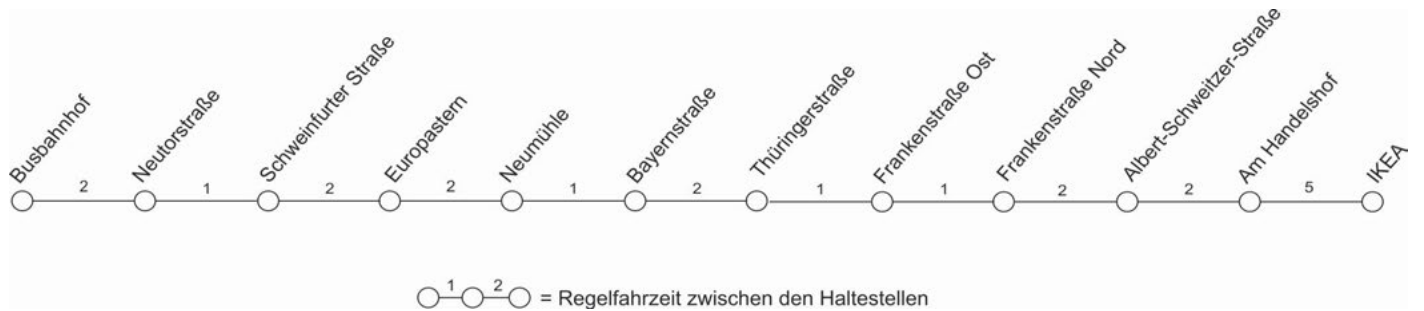

25 Busbahnhof - Lindleinsmühle - Lengfeld/Gewerbegebiet Nord

Würzburger Straßenbahn GmbH

Trotz sorgfältiger Bearbeitung sind Fehler nicht auszuschließen. Die Fahrplanangaben sind daher ohne Gewähr. Änderungen bleiben vorbehalten.

		Montags-freitags											
Verkehrshinweis													
Busbahnhof	ab	08:50	09:50	10:50	11:50	12:50	13:50	14:50	15:50	16:50	17:50	18:50	19:50
Neutorstraße		08:52	09:52	10:52	11:52	12:52	13:52	14:52	15:52	16:52	17:52	18:52	19:52
Schweinfurter Straße		08:53	09:53	10:53	11:53	12:53	13:53	14:53	15:53	16:53	17:53	18:53	19:53
Europastern		08:55	09:55	10:55	11:55	12:55	13:55	14:55	15:55	16:55	17:55	18:55	19:55
Neumühle		08:57	09:57	10:57	11:57	12:57	13:57	14:57	15:57	16:57	17:57	18:57	19:57
Bayernstraße		08:58	09:58	10:58	11:58	12:58	13:58	14:58	15:58	16:58	17:58	18:58	19:58
Thüringerstraße		09:00	10:00	11:00	12:00	13:00	14:00	15:00	16:00	17:00	18:00	19:00	20:00
Frankenstraße Ost		09:01	10:01	11:01	12:01	13:01	14:01	15:01	16:01	17:01	18:01	19:01	20:01
Frankenstraße Nord		09:02	10:02	11:02	12:02	13:02	14:02	15:02	16:02	17:02	18:02	19:02	20:02
Albert-Schweitzer-Str.		09:04	10:04	11:04	12:04	13:04	14:04	15:04	16:04	17:04	18:04	19:04	20:04
Am Handelshof		09:06	10:06	11:06	12:06	13:06	14:06	15:06	16:06	17:06	18:06	19:06	20:06
IKEA	an	09:11	10:11	11:11	12:11	13:11	14:11	15:11	16:11	17:11	18:11	19:11	20:11