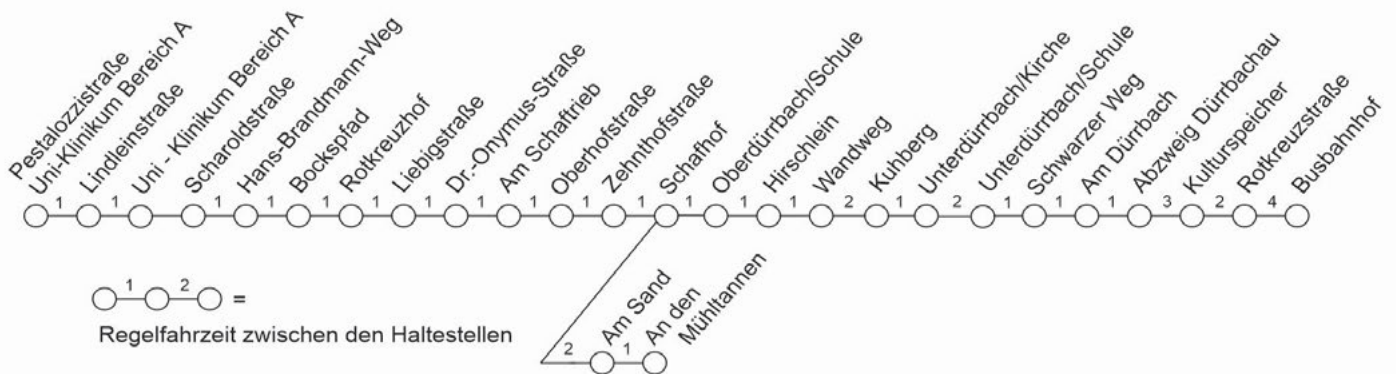

G = fährt über Dürrbachau

13 Grombühl - Oberdürrbach - Unterdürrbach - Busbahnhof

Würzburger Straßenbahn GmbH

Trotz sorgfältiger Bearbeitung sind Fehler nicht auszuschließen. Die Fahrplanangaben sind daher ohne Gewähr. Änderungen bleiben vorbehalten.